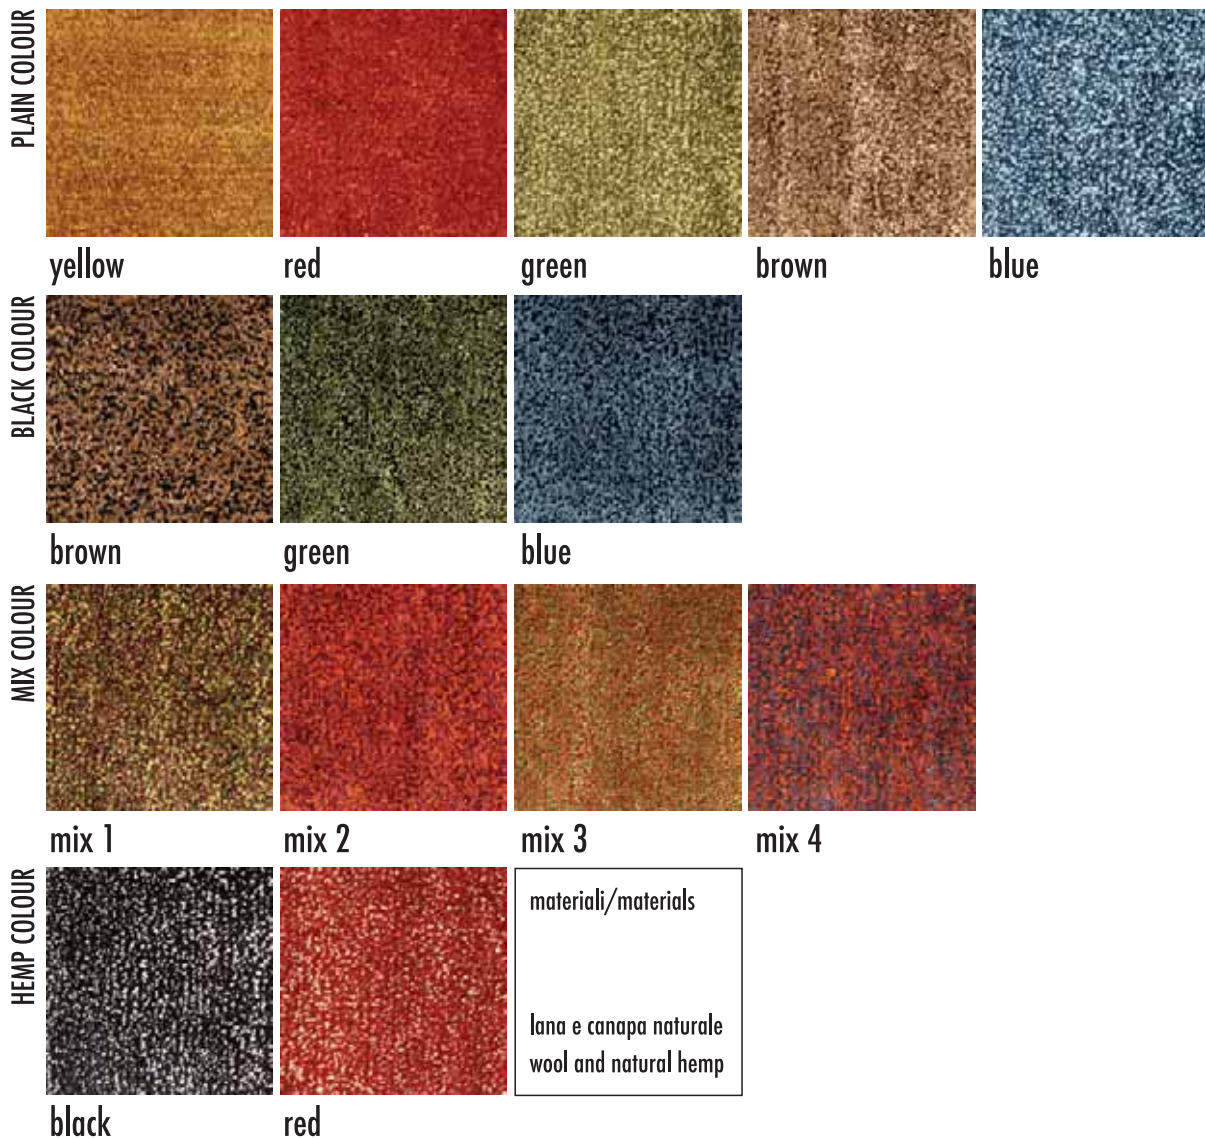

essential

plain green

plain yellow

hemp black

black green

plain red

## essential

collezione di tappeti su misura  
disponibili in 14 varianti colore  
con o senza bordo.

carpet collection, made to  
measure with or without  
border 14 colours available

spatula

spatula red

brown/b

moon

moon red  
moon green

moon purple

purple

brown

red

moon

bread&cheese

**bread&cheese**

misure/size (cm)

240x300 - 300x375

decor

chiocciola white

wool and hemp - lana e canapa