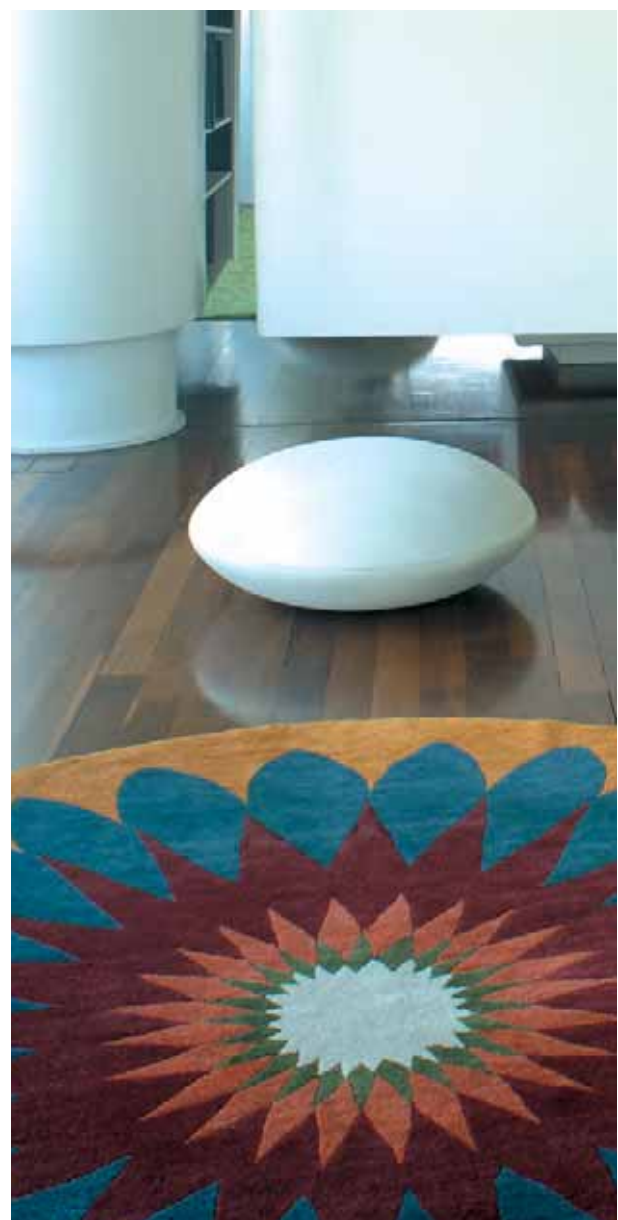

brown/b

moon

moon red  
moon green

moon purple

purple

brown

red

moon

formati/size (cm)  
200 - 250 - 300

**big flower**

big flower orange/brown

big flower rectangular

rectangular